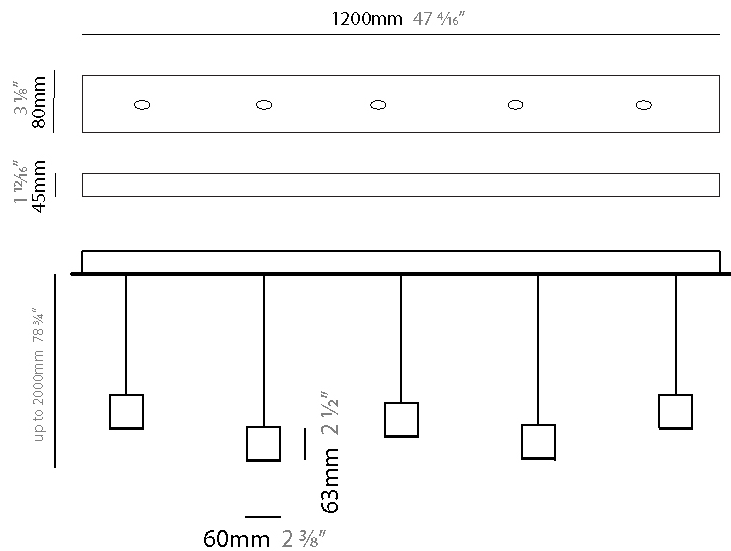

base number _____
Finish Options _____

1. To build a product code in our configurator select the specify button on the base model # product page
2. To build a manual product code on this datasheet choose from the options listed below in blue font and add the suffix to the base model #

GENERAL

Series: Match
Subseries: Match 5 Light
Brand: Quasar
Division: Design
Mounting Type: Suspension
Mounting Location: Ceiling
Subcategory: Pendant

PHYSICAL

Shape: Rectangle
Length (mm): 1200
Length (in): 47 3/4
Width (mm): 80
Width (in): 3 1/8
Height (mm): 63
Height (in): 2 1/2
Max. Overall Height (mm): 2063
Max. Overall Height (in): 81 1/4
Light Distribution: Downlight
Weight (kg): 4
Weight (lbs): 8.82
Diffuser: Acrylic - See Finish Options
Fixture Finish: RED / ORG / YEL / GRN / LBL / TRA
Fixture Material: Aluminum
Cable Details: 2000mm Cable

ELECTRICAL

Lamp Type: LED
Input Wattage (W): 20
Total Output Wattage (W): 15.5
Dimming: Phase Dimming (120Vac Only)
Driver Included: Yes
Driver Location: Integrated
Driver Type: Constant Current - Universal
Driver Class: Class 2
Input Voltage (V): 120 - 277
Constant Current (MA): 350
Upon Request: (Not included - see components) Integral: Phase dimming @120Vac only

LED

Number of LEDs: 5
Color Temperature (°K): 2700
Max. Delivered Lumen (lm): 1375
CRI: >90 CRI
Lamp Life (hrs): 50000

OPTICAL

RATINGS AND CERTIFICATIONS

Certified By: Certified for North American Standards
IP rating: IP20